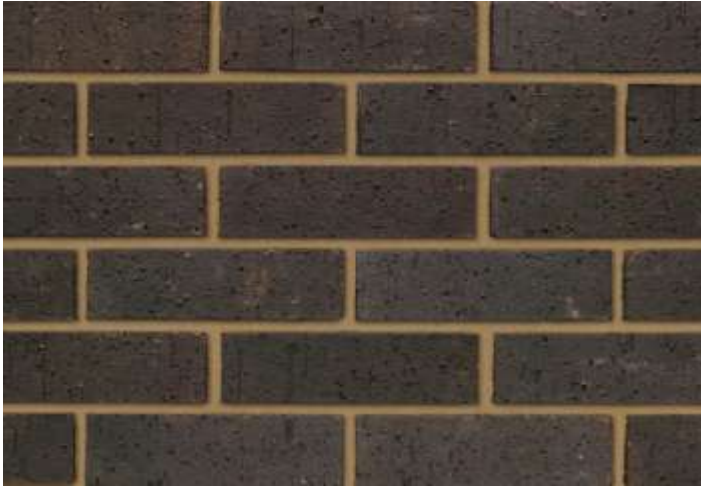

Himley Ebony Black

Ibstock
At the heart of building

Product Information

Ibstock Code:	0354
Type:	Wirecut
Facing Description:	Dragfaced
Dry Brick Weight (kg):	2.3kg
Pack Quantity:	316
Packaging (standard):	Banded (plastic)
Factory:	Aldridge