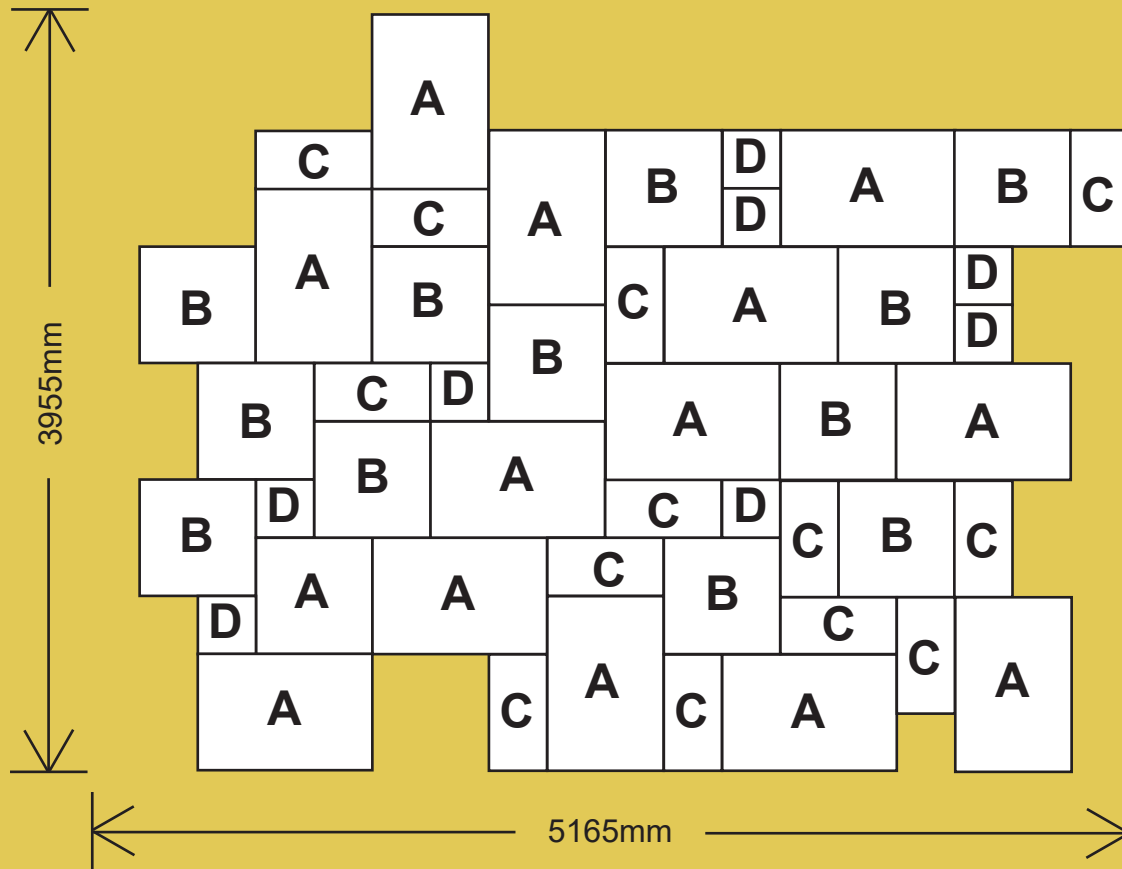

STYLIS CONTEMPORARY LAYING PATTERN

15.28m²

Flag sizes (mm):

A) 13 Slabs - 600 x 900

B) 13 Slabs - 600 x 600

C) 13 Slabs - 295 x 600

D) 9 Slabs - 295 x 295

Colours:

- Flame
- Sunrise

All dimensions shown are nominal.
Laying patterns are used for guidance only.