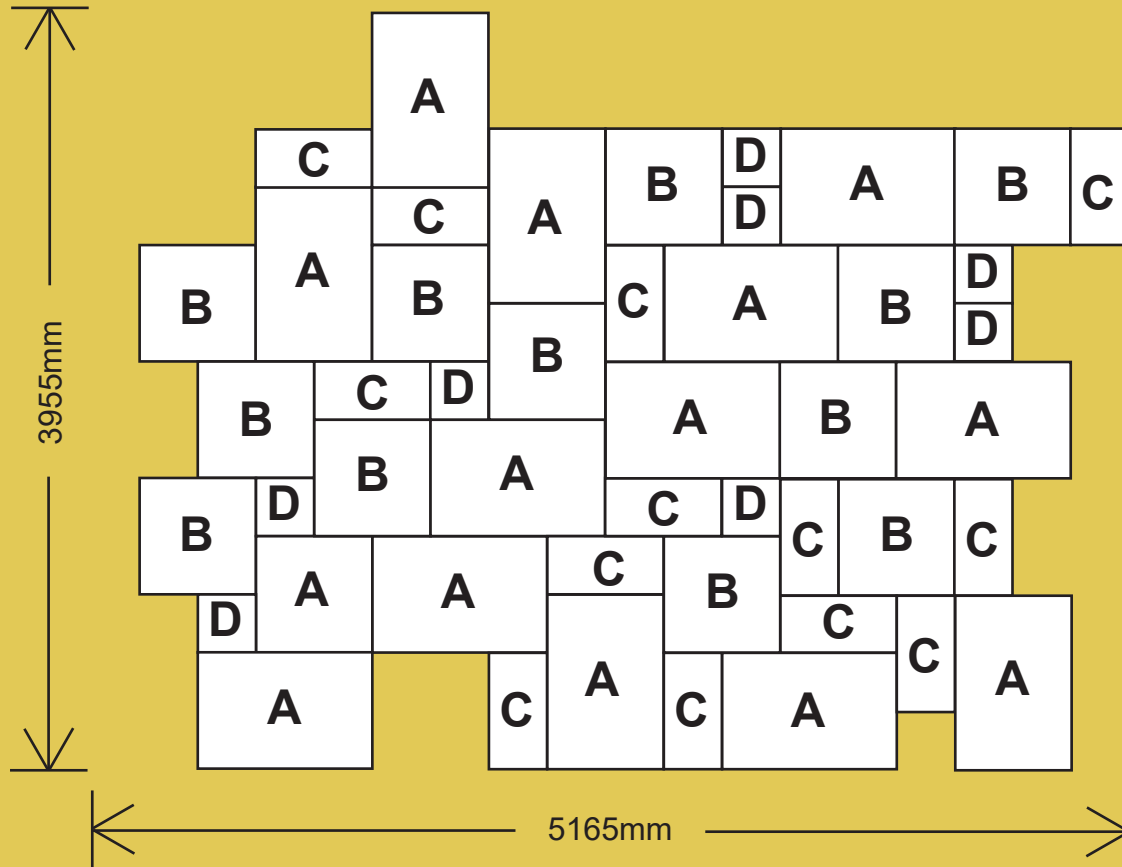

SLATE PATIO KIT

15.39m²

Flag sizes (mm):

- A) 13 Slabs - 600 x 900**
- B) 13 Slabs - 600 x 600**
- C) 13 Slabs - 295 x 600**
- D) 9 Slabs - 295 x 295**

Colours:

- Black Slate
- Rustic Slate

All dimensions shown are nominal.
Laying patterns are used for guidance only.