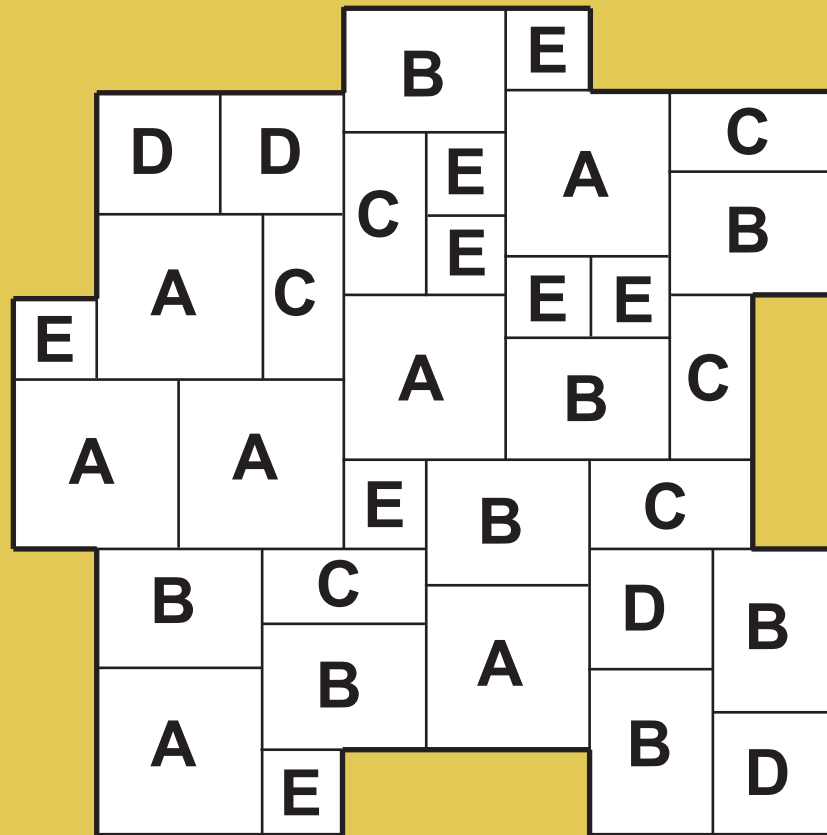

BARFORD PATIO KIT

7.61m²

All dimensions shown are nominal.
Laying patterns are used for guidance only.

Flag sizes:

- A) 7 Slabs - 600 x 600
- B) 8 Slabs - 600 x 450
- C) 6 Slabs - 600 x 300
- D) 4 Slabs - 450 x 450
- E) 8 Slabs - 300 x 300

Colours:

- Weathered Stone
- Acorn Brown
- Apricot
- Weathered Buff