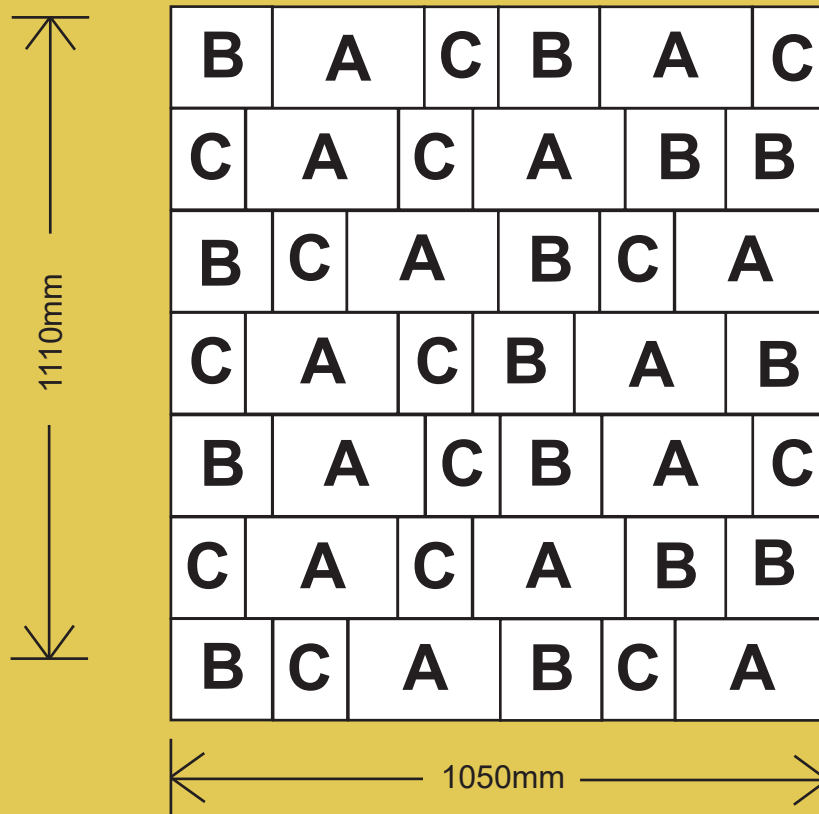

OLDE MARSEILLE COBBLES LAYING PATTERN

15.25m²

Flag sizes (mm):

- A) 14 Slabs - 250 x 150
- B) 14 Slabs - 150 x 150
- C) 14 Slabs - 100 x 150

All dimensions shown are nominal.
Laying patterns are used for guidance only.