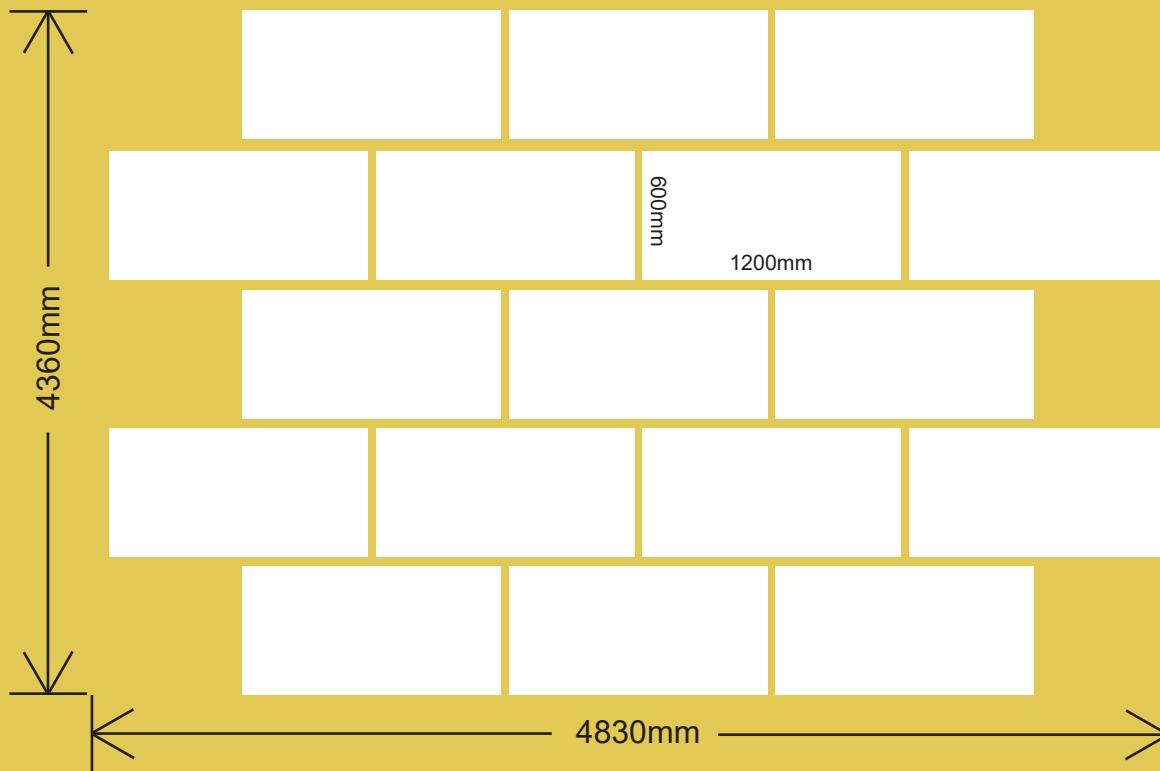

GRANDE LAYING PATTERN

17.28m²

Flag sizes:

24 Slabs - 1200mm x 600mm

All dimensions shown are nominal.
Laying patterns are used for guidance only.