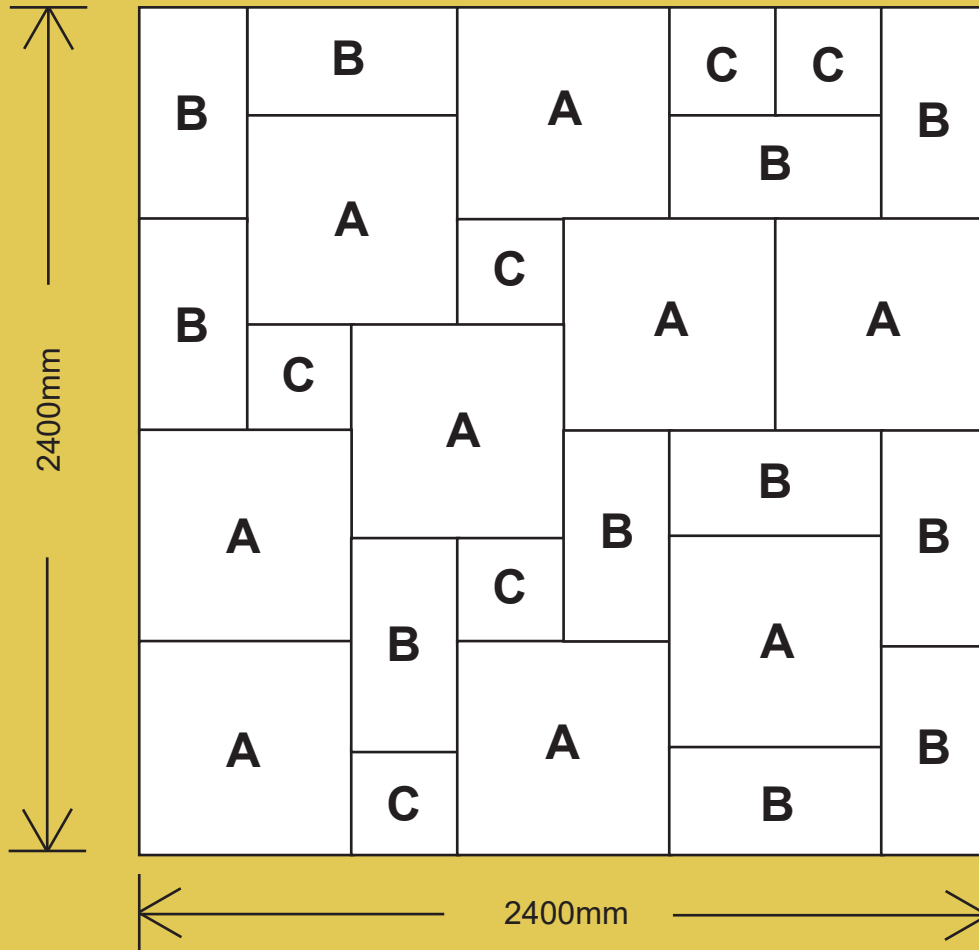

WELFORD PATIO KIT

5.76m²

All dimensions shown are nominal.
Laying patterns are used for guidance only.

Flag sizes:

- A) 9 Slabs - 600 x 600
- B) 11 Slabs - 600 x 300
- C) 6 Slabs - 300 x 300

Colours:

- Honey Brown