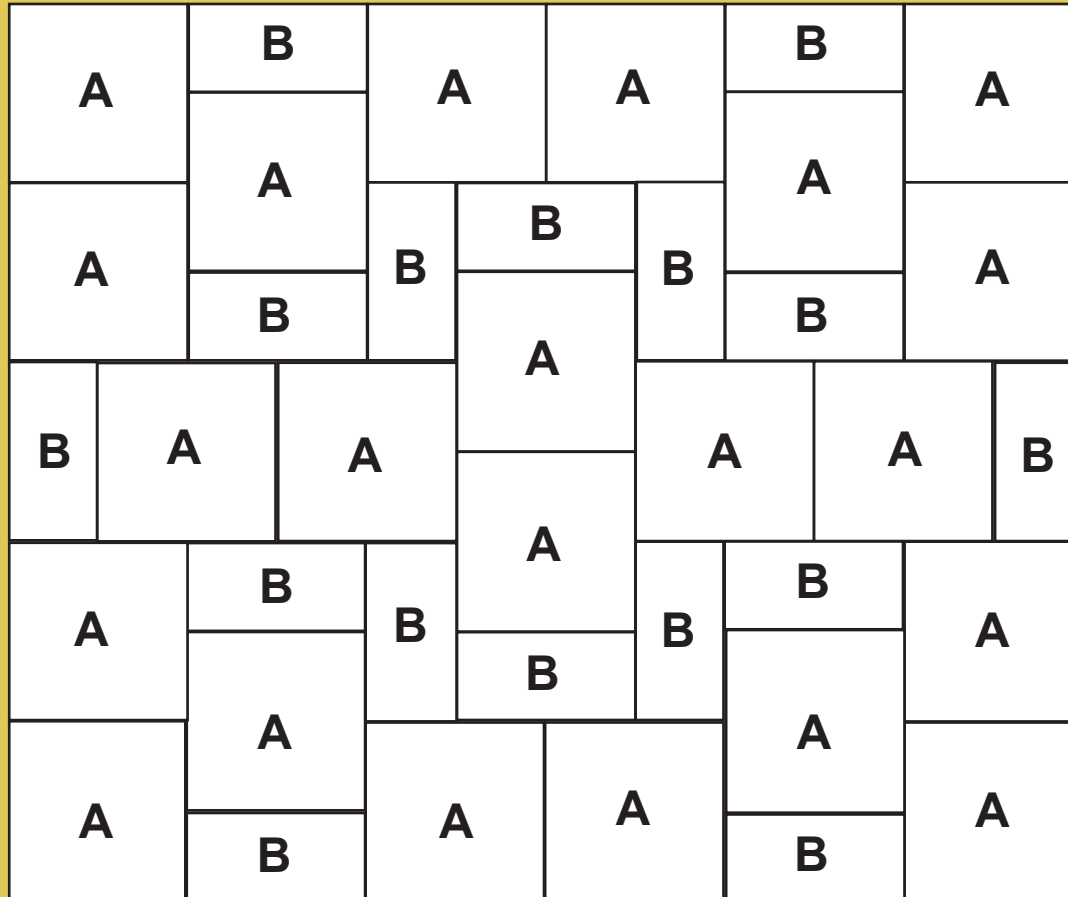

## WARWICK PATIO KIT

6.08m<sup>2</sup>

### Flag sizes:

A) 22 Slabs - 450 x 450

B) 16 Slabs - 450 x 225

### Colours:

- Winter
- Mellow
- Autumn

All dimensions shown are nominal.  
Laying patterns are used for guidance only.