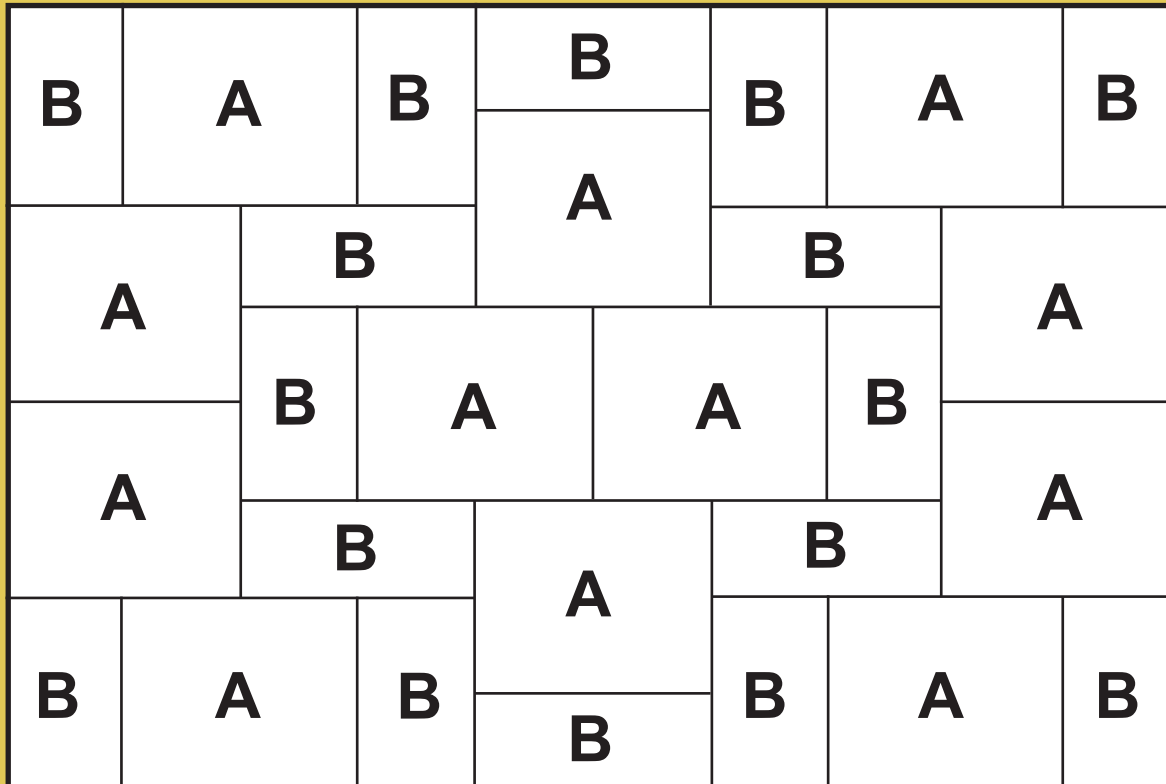

REGENCY PATIO KIT

7.20m²

All dimensions shown are nominal.
Laying patterns are used for guidance only.

Flag sizes:

A) 12 Slabs - 600 x 600

B) 16 Slabs - 600 x 300

Colours:

- Mellow
- Courtyard
- Autumn
- Winter