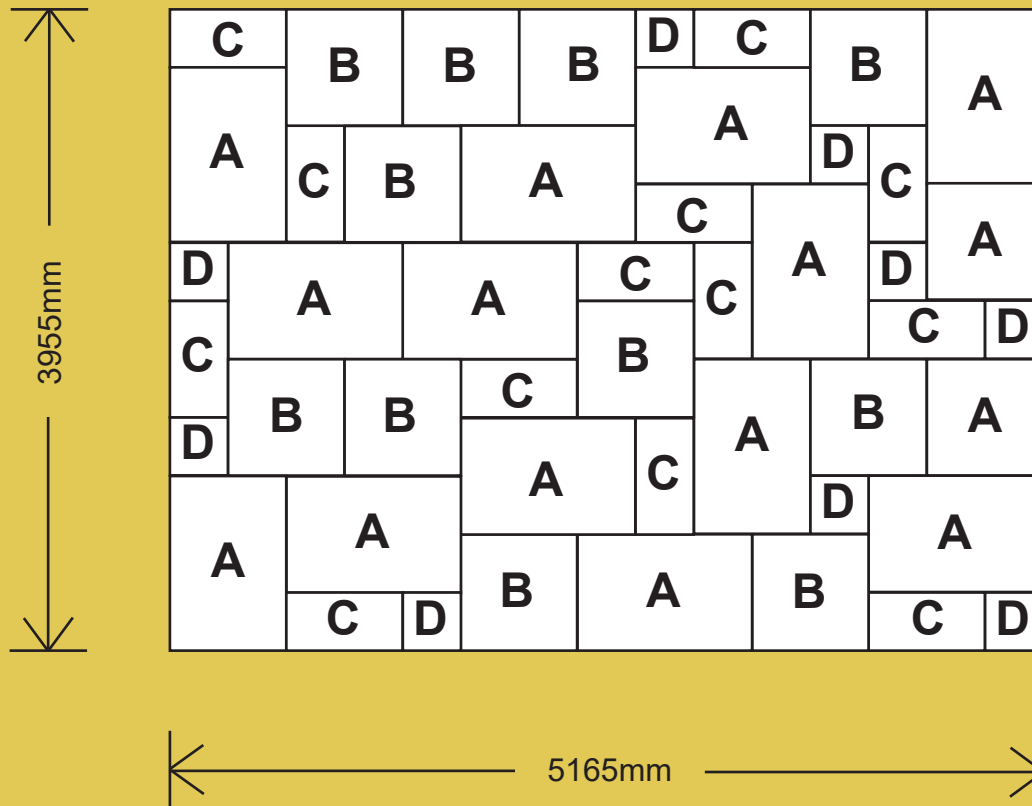

## NATURAL STONE (RANDOM LAYING PATTERN)

15.25m<sup>2</sup>

### Flag sizes (mm):

- A) 13 Slabs - 600 x 900**
- B) 13 Slabs - 600 x 600**
- C) 13 Slabs - 295 x 600**
- D) 9 Slabs - 295 x 295**

All dimensions shown are nominal.  
Laying patterns are used for guidance only.