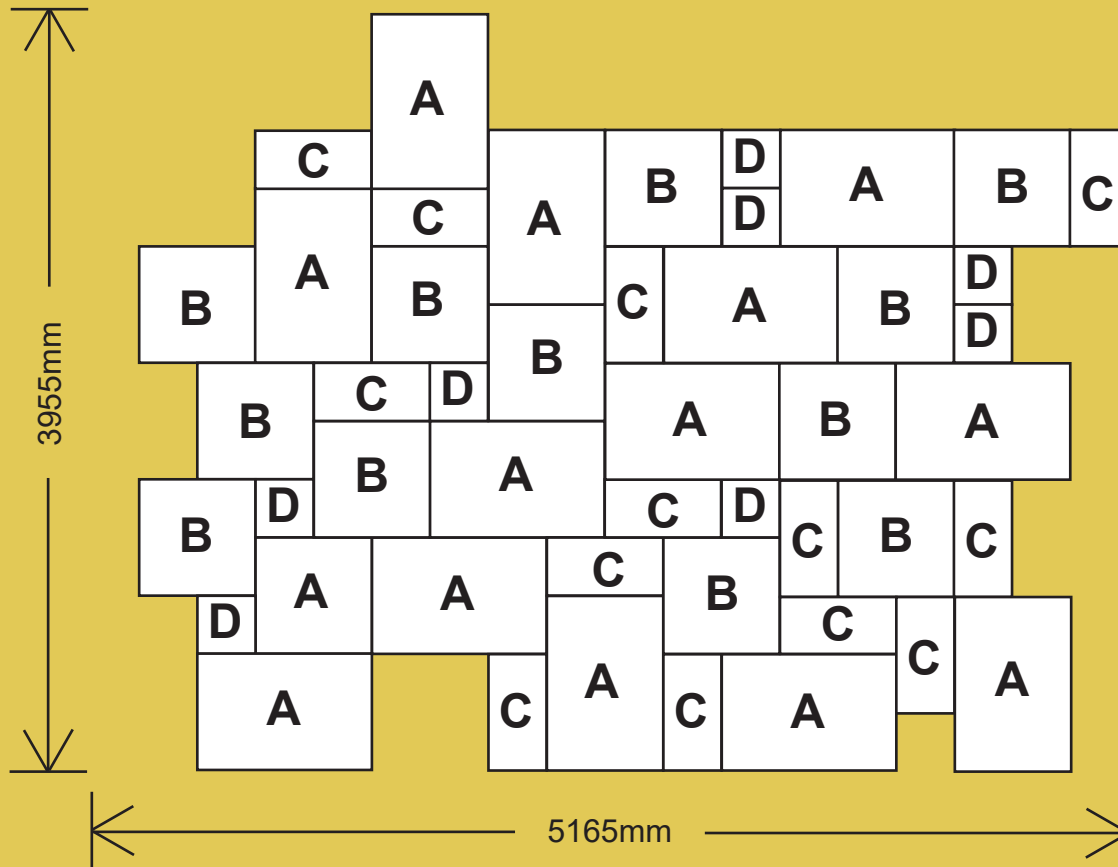

NATURAL STONE (INTERLOCKING LAYING PATTERN)

15.25m²

Flag sizes (mm):

- A) 13 Slabs - 600 x 900**
- B) 13 Slabs - 600 x 600**
- C) 13 Slabs - 295 x 600**
- D) 9 Slabs - 295 x 295**

All dimensions shown are nominal.
Laying patterns are used for guidance only.