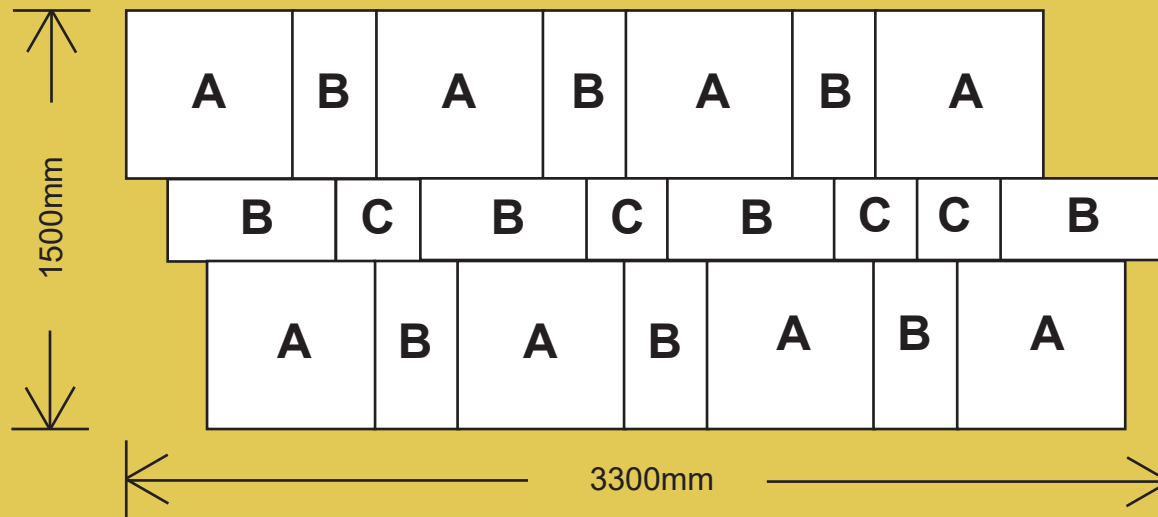

## MARSHALLS ELITE PATIO KIT

5.0m<sup>2</sup>

### Flag sizes:

- A) 8 Slabs - 600 x 600
- B) 10 Slabs - 600 x 300
- C) 4 Slabs - 300 x 300

### Colours:

- Fired York
- Fired Dusk
- Fired Sunrise
- Fired Autumn

All dimensions shown are nominal.  
Laying patterns are used for guidance only.