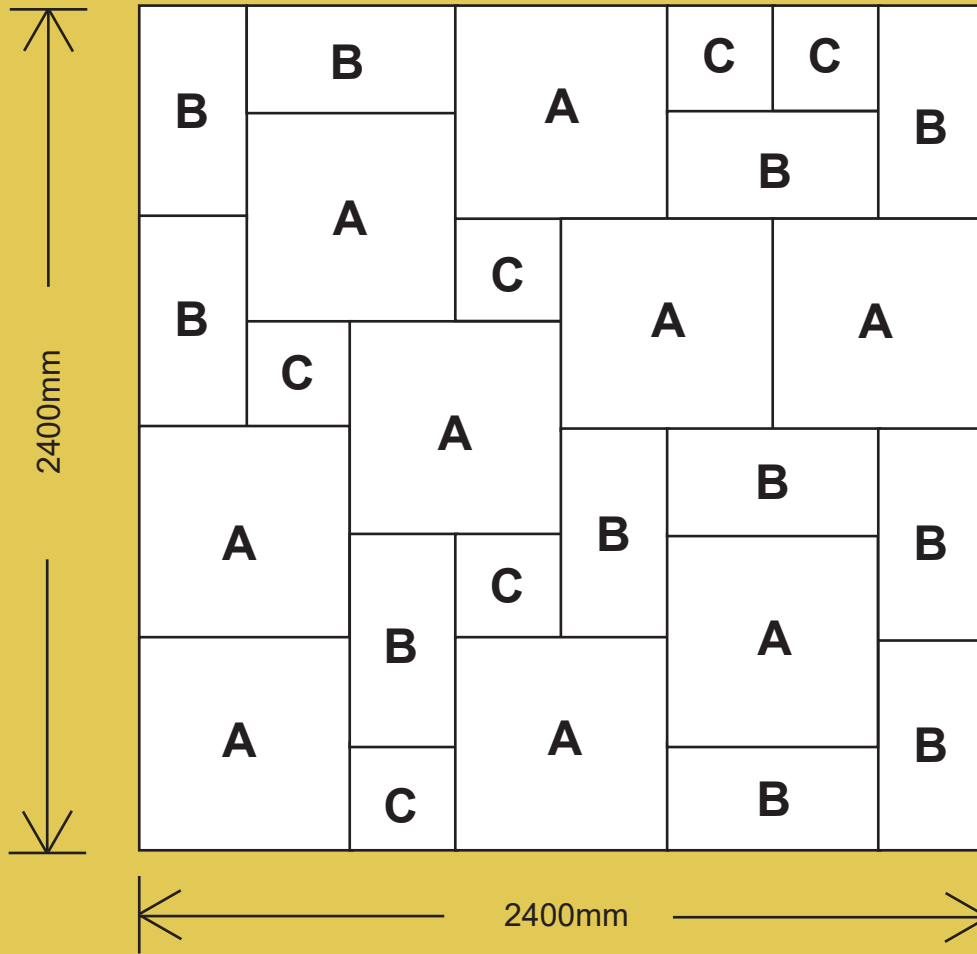

HAMPTON PATIO KIT

5.76m²

All dimensions shown are nominal.
Laying patterns are used for guidance only.

Flag sizes:

- A) 9 Slabs - 600 x 600
- B) 11 Slabs - 600 x 300
- C) 6 Slabs - 300 x 300

Colours:

- Slate