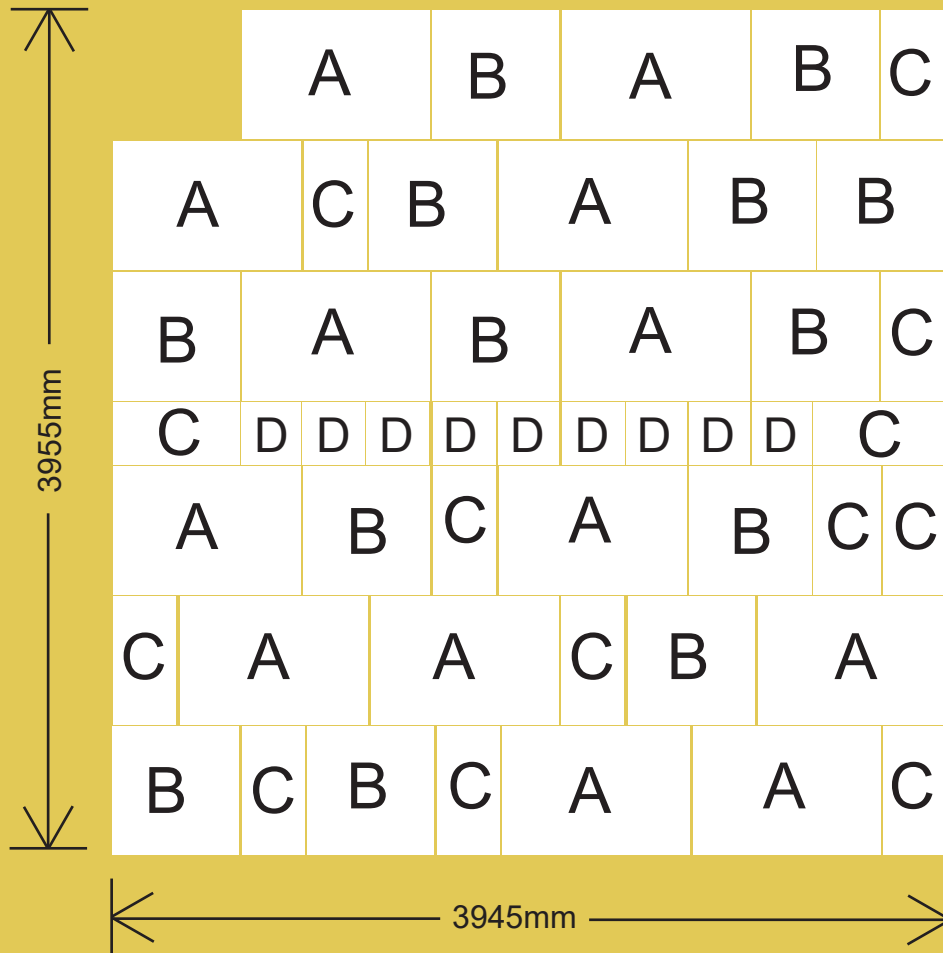

GRANITE PATIO KIT

15.28m²

All dimensions shown are nominal.
 Laying patterns are used for guidance only.

Flag sizes (mm):

- A) 13 Slabs - 600 x 900**
- B) 13 Slabs - 600 x 600**
- C) 13 Slabs - 295 x 600**
- D) 9 Slabs - 295 x 295**