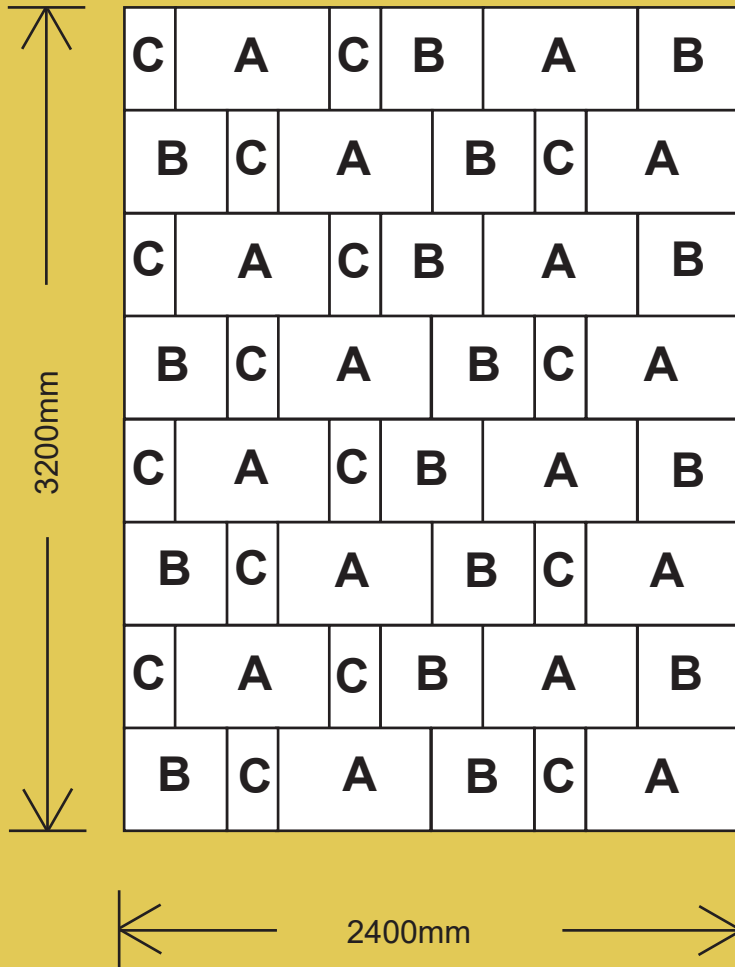

## BANBURY PATIO KIT

7.68m<sup>2</sup>

### Flag sizes:

- A) 16 Slabs - 600 x 400
- B) 16 Slabs - 400 x 400
- C) 16 Slabs - 400 x 200

### Colours:

- Damson
- Brindle
- Buff
- Silver Grey

All dimensions shown are nominal.  
 Laying patterns are used for guidance only.