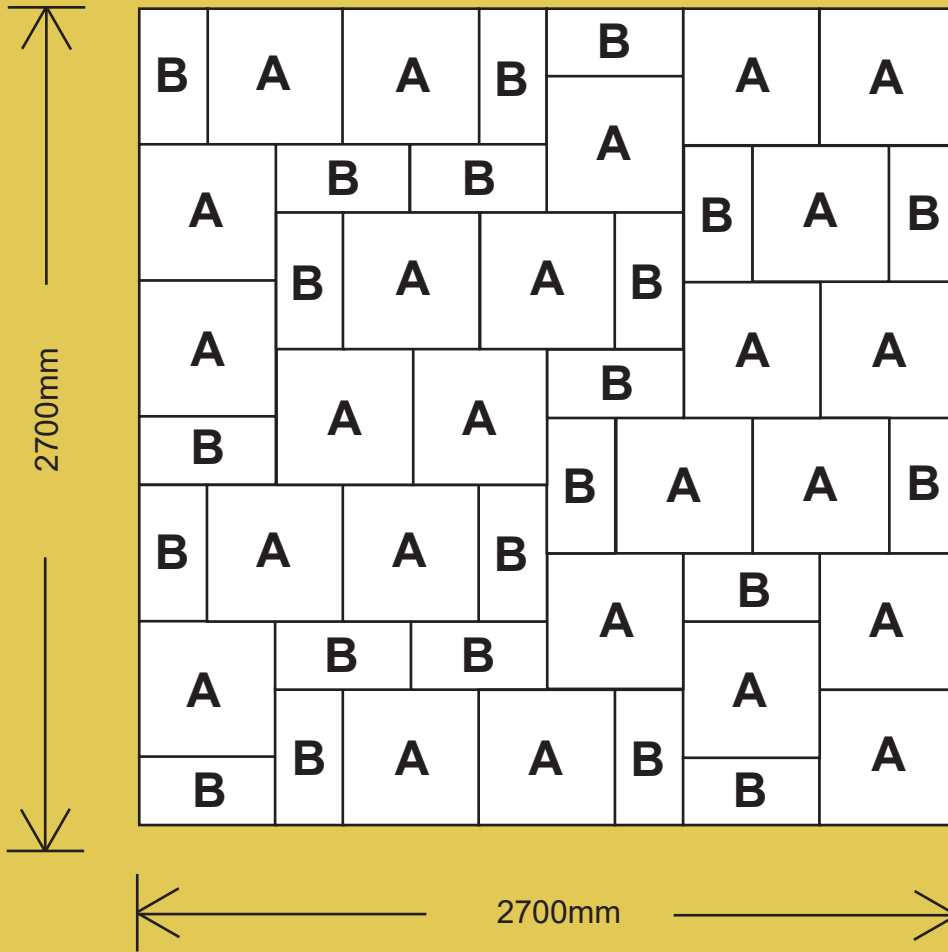

ASHWELL PATIO KIT

7.29m²

All dimensions shown are nominal.
Laying patterns are used for guidance only.

Flag sizes:

A) 25 Slabs - 450 x 450

B) 22 Slabs - 450 x 225

Colours:

- Honey Brown
- Slate