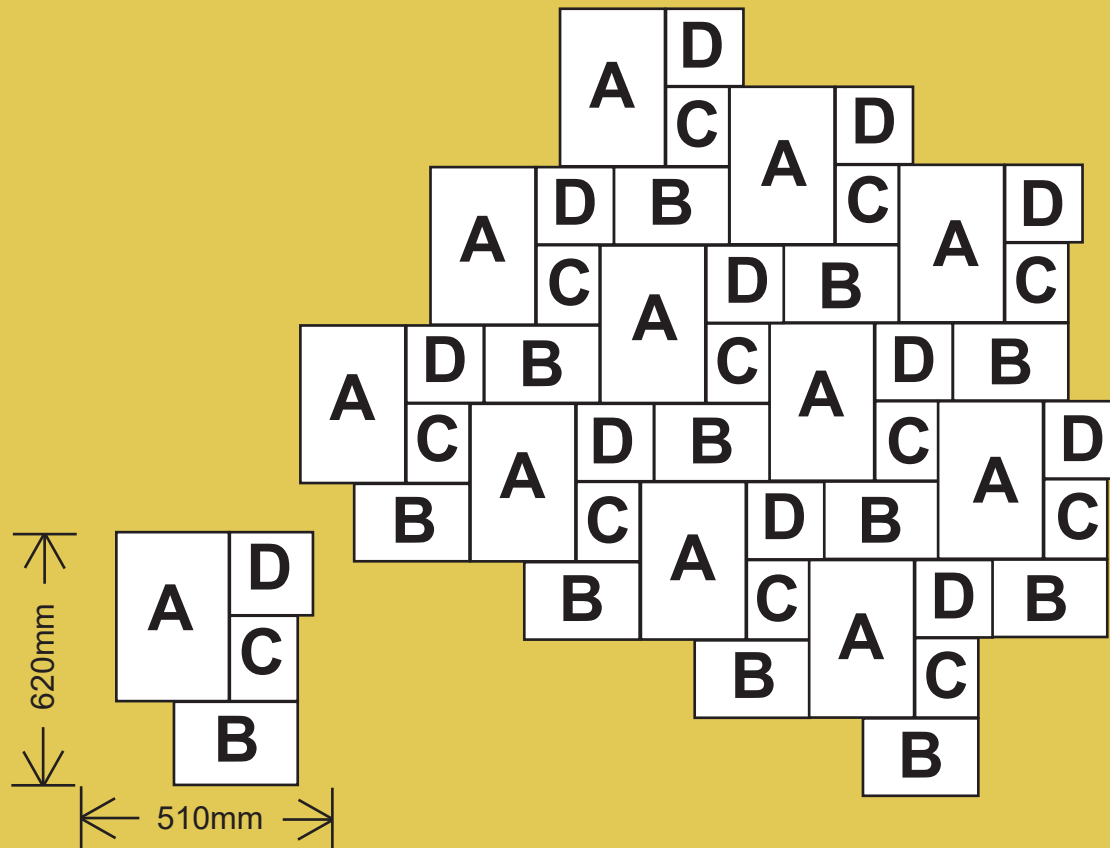

AGED GRANDE COBBLES LAYING PATTERN

Flag sizes (mm):

- A) 400 x 300
- B) 300 x 200
- C) 200 x 150
- D) 200 x 200

All dimensions shown are nominal.
Laying patterns are used for guidance only.